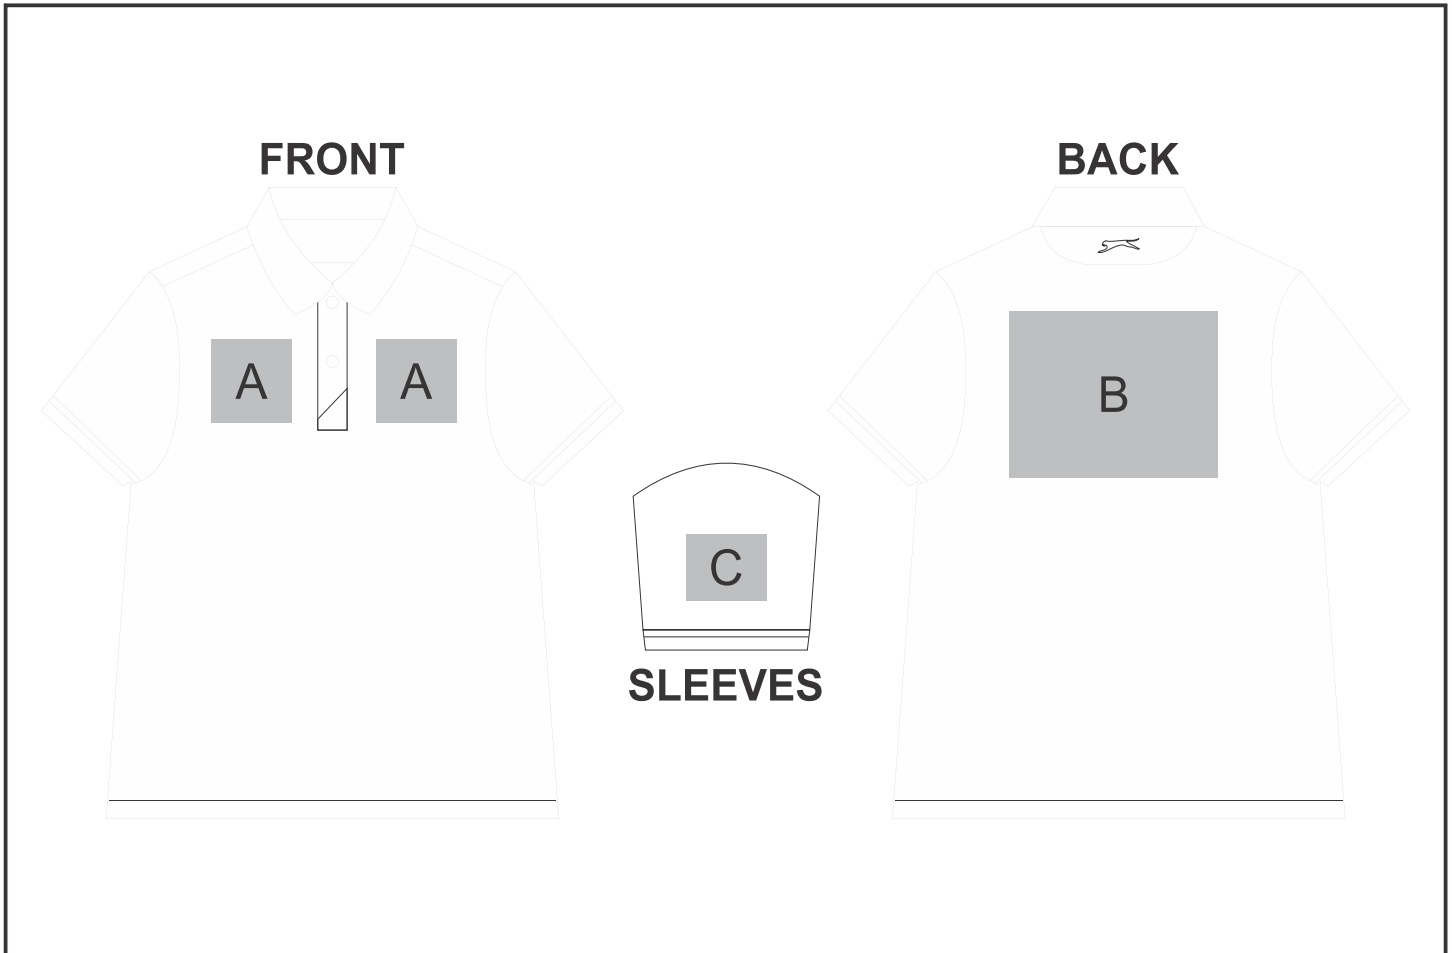

SLAZ-11416

Mens Cypress Golf Shirt

Also available in
**LOGO
24**
Check Logo24
guide and t's & c's

Need to know:

- Includes 1-Position Embroidery OR 1-Position Digital Transfer OR 1-Position Laser Engraving(setup fees apply)

- **DTC/EMB inclusive Parameters:** Left/Right Chest or Back = 100mm x 100mm

- Laser colour: tonal

Branding Options:

Position	Branding Method (Branding Code)	No. of Colours	Dimension
A	Embroidery (EM-CLOTHING)	N/A	100mm wide x 100mm high
A	Digital Transfer Clothing A6 (DTC-A6)	Full Colour	100mm wide x 100mm high
A	Screen Print (SA)	6 Colours	100mm wide x 80mm high
A	Laser Engraving (LG)	N/A	100mm wide x 80mm high

B	Embroidery (EM-CLOTHING)	N/A	200mm wide x 200mm high
B	Digital Transfer Clothing A6 (DTC-A6)	Full Colour	105mm wide x 148mm high
B	Digital Transfer Clothing A5 (DTC-A5)	Full Colour	210mm wide x 148mm high

B	Screen Print (SA)	6 Colours	260mm wide x 200mm high
C	Embroidery (EM-CLOTHING)	N/A	80mm wide x 80mm high
C	Digital Transfer Clothing A6 (DTC-A6)	Full Colour	80mm wide x 80mm high
C	Screen Print (SA)	6 Colours	60mm wide x 60mm high
C	Laser Engraving (LG)	N/A	100mm wide x 60mm high